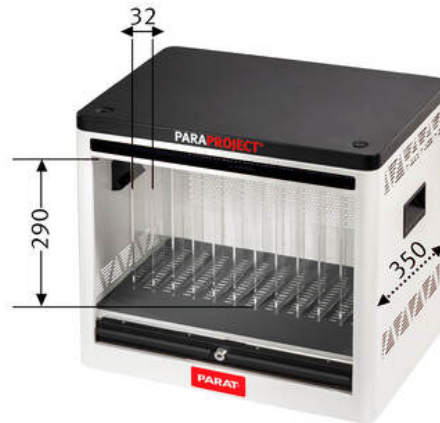

PARAPROJECT®

Cube C12

Protect , Charge , Transport

- central on/off switch
- active ventilation
- central device connection and overvoltage protection